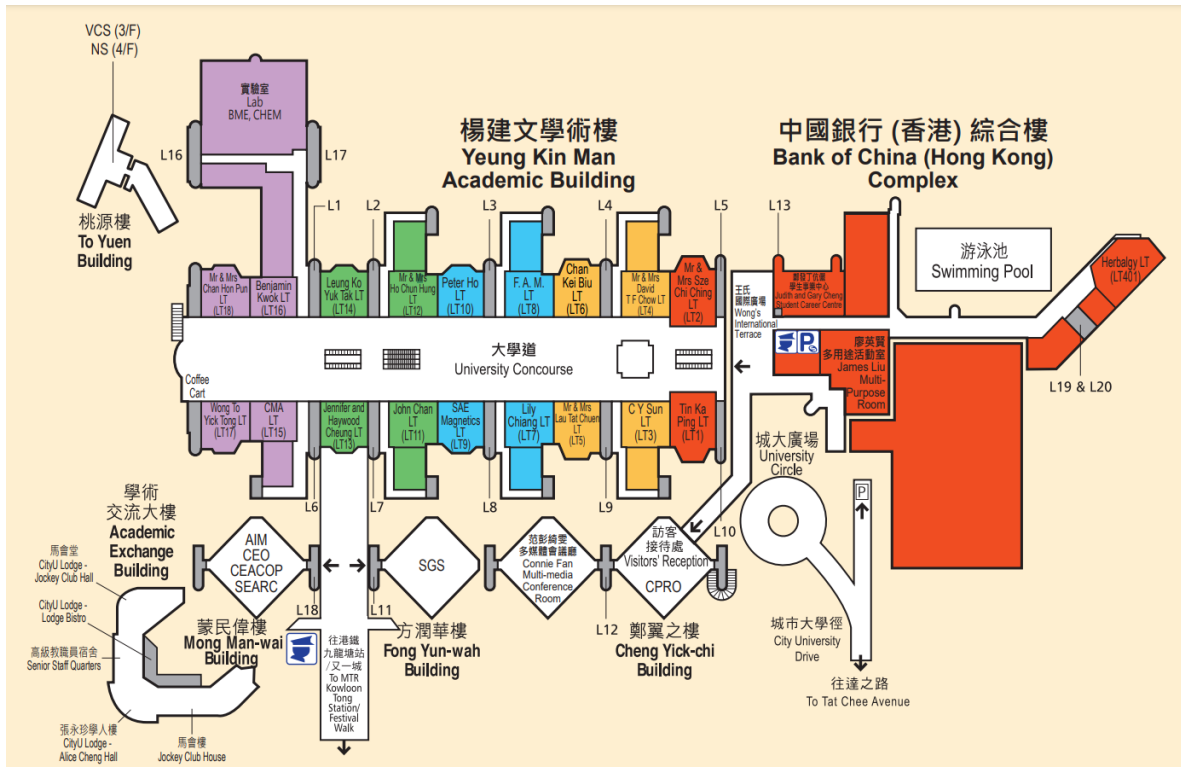

## STEM Career Fair 2025, CityUHK

This document will guide you to the following key location. In case you encounter any difficulties, kindly reach out to Ms. Jessica Ng at (3442 6177) or Ms. Siu Ki Wong (3442 6176)

### Overview: Yeung Kin Man Academic Building (YEUNG) and Bank of China (Hong Kong) Complex (BOC)

YEUNG is divided into 4 colour zones, i.e. Purple, Green, Blue and Yellow. BOC is located at the Red zone on the Campus.

### How to go to the City Chinese Restaurant at the Bank of China (Hong Kong) Complex (BOC)?

Please follow the guide to Yeung Kin Man Academic Building first

a. From 4<sup>th</sup> Yeung Kin Man Academic Building

- Simply go to the purple zone and pass through the red door. Go straight to the end. A swimming pool is on your left. Take the lift to the 8<sup>th</sup> Floor. See the photos below.

b. From Carpark of Bank of China (Hong Kong) Complex