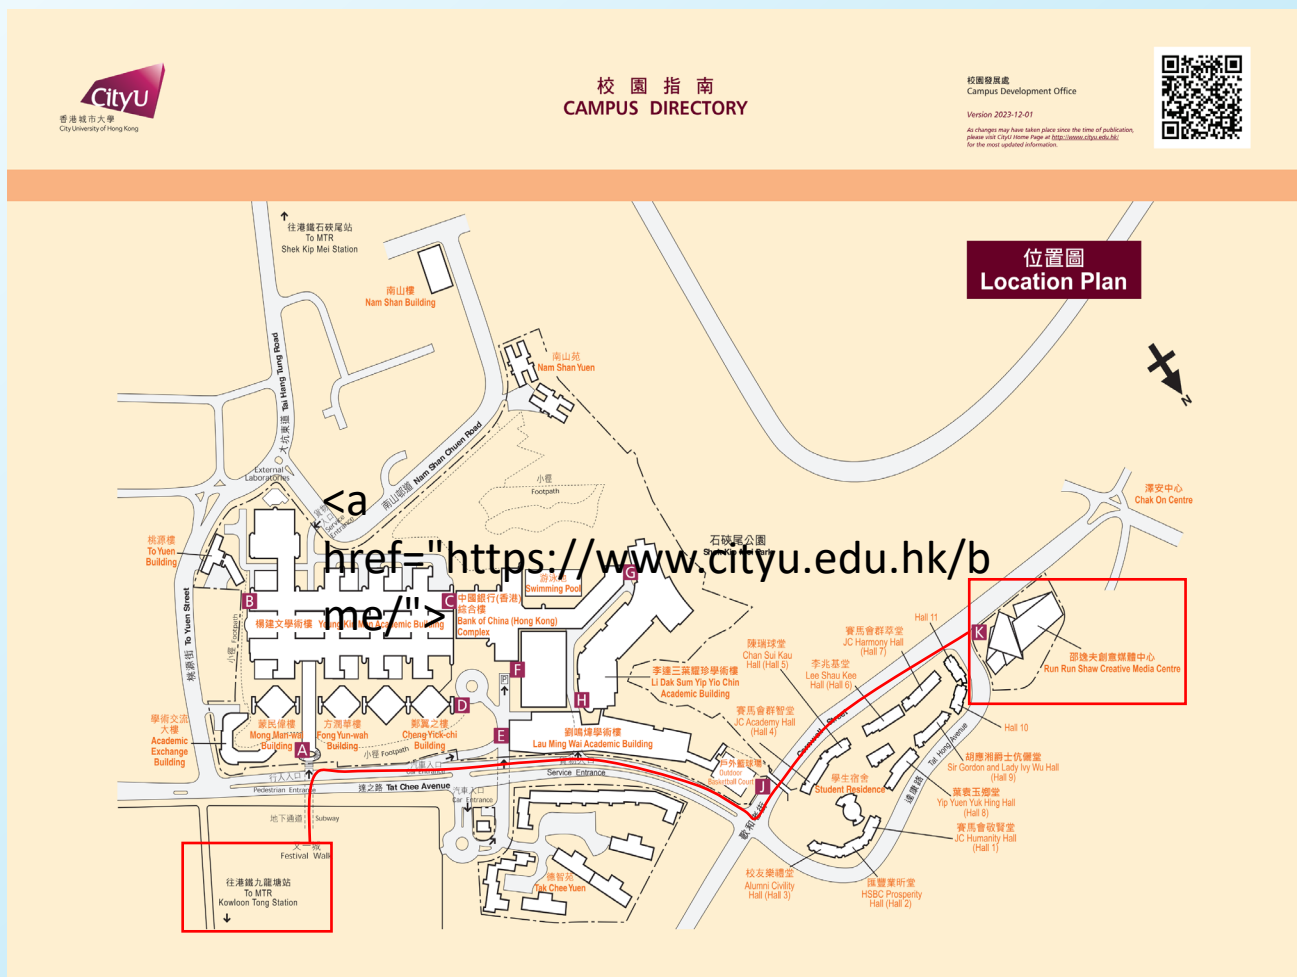

Miniaturized Systems for Biomedical Applications

📅 19th January 2024 (Friday) | ⌚ 1:50 pm — 6:30 pm (HKT)

📍 RRS Creative Media Centre, Room No.: M3017, CityU (Free admission; Keynote talks)

Direction to symposium

By KMB

Alight at Chak Yan Centre
2F Tsz Wan Shan(North) – Cheung Sha Wan
2B Chuk Yuen Estate – Cheung Sha Wan
86C Lee On – Cheung Sha Wan

By CityBus

Alight at Chak Yan Centre
E22 AsiaWorld-Expo Bus Terminus – Lam Tin North

By MTR

It takes approximately a 20-minute walk from **Exit C2** of **Kowloon Tong Station** (Kwun Tong Line / East Rail Line)

RUNDOWN

- ◆ Opening Ceremony: 1:50 pm – 2:00 pm
- ◆ Speech and Q&A: 2:00 pm – 6.25 pm
- ◆ Coffee break/photo: 4:05 pm – 4:20 pm
- ◆ Closing Remarks 6:25 pm – 6:30 pm